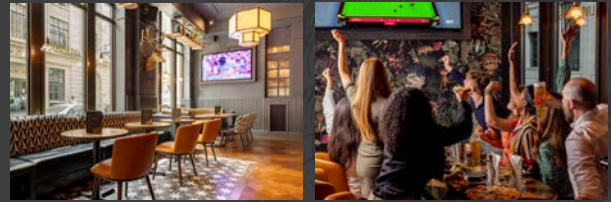

Based in the heart of Bank, Goldwood is a unique destination for unrivalled sports viewing.

With a variety of stunning spaces and adaptable packages, our venue provides the perfect backdrop for your event.

Whether you're planning a private sports viewing or a team lunch with your colleagues, we have something to suit every occasion.

ADDRESS

30-32 Old Jewry, London EC2R 8DQ

TUBE & TRAIN STATIONS

St.Paul's Station / Bank Station / Moorgate Station

PARKING

Yellow Line Parking
78 Cannon St, London, EC4N 6AF

CONTACT

020 3918 6028
goldwoodsportspub.com

SPACE			AREA INFO
Full venue	500	130	Exclusive hire
Racing corner	60	40	Semi-exclusive, private toilets, decorations allowed
Mezzanine	75	45	Private bar, decorations allowed
Mezzanine and Racing corner	135	85	Private bar, private toilets (excludes accessible), decorations allowed
Oval bar	120	50	Private bar, private toilets, decorations allowed
Main sports bar	200	60	Decorations allowed with exclusive hire