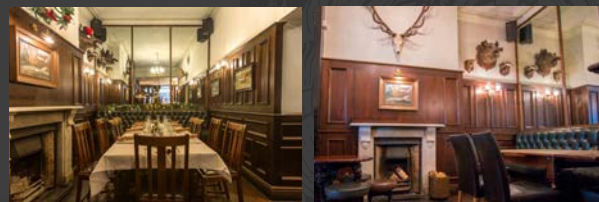

SPACE			AREA INFO
Full venue	100	40	Private bar, Private toilets, stand-alone sound system
Board room	-	12	n/a

PARTIES & RECEPTIONS

CANAPÉS

ALL 7 FOR £35pp

Rare roast beef, horseradish cream, crostini

Marinated chicken skewer, hickory BBQ sauce